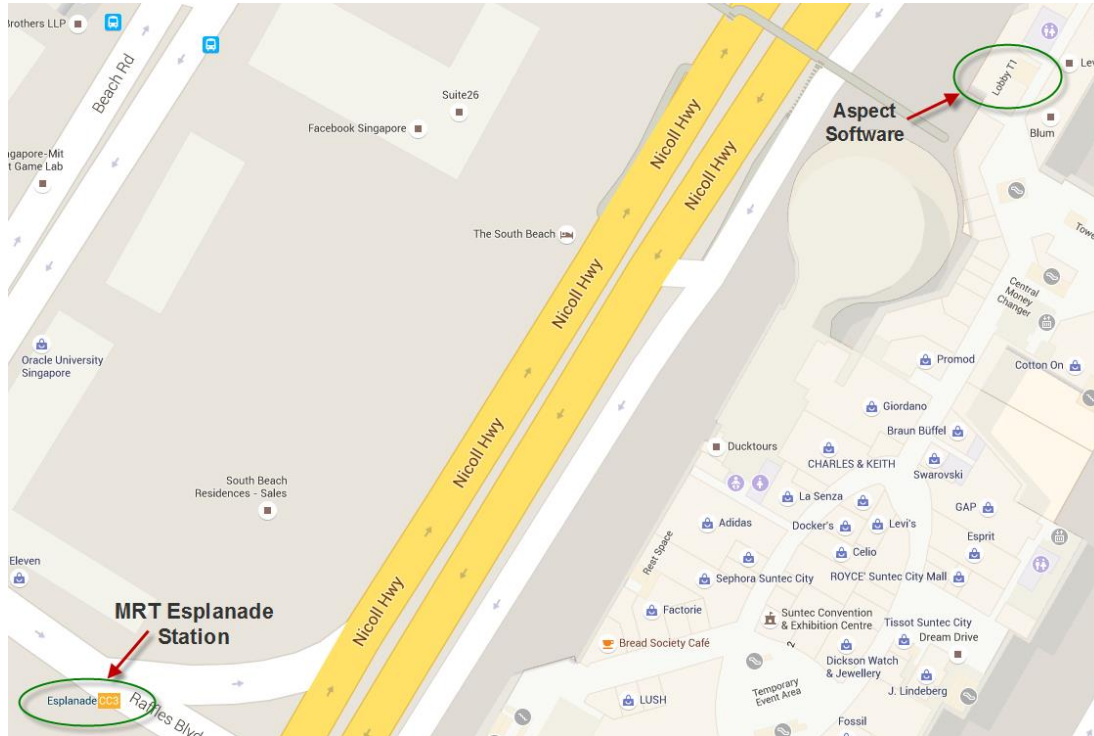

Aspect Software Singapore Training Center

Office Address:

7 Temasek Boulevard,
#08-02 Suntec Tower One,
Singapore 038987

Directions:

Via MRT
Promenade
Station

- Take the Downtown or Circle Line

Via MRT Esplanade Station

- Take the Circle Line

NOTE: Please proceed to the Tower One reception, and request an access going to the elevator lobby.

Training Timetable:

Monday to Friday, 9:00am-5:00pm

Contact Persons:

Soon Seng Poh
+65 9681 9631
soonseng.poh@aspect.com