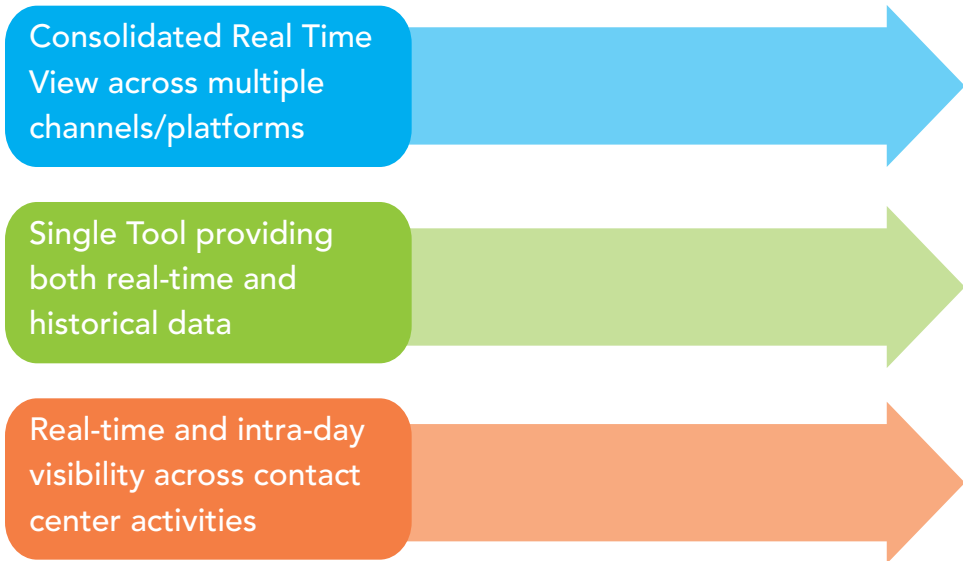

Aspect® ViewPoint™

Aspect ViewPoint provides an instant, actionable view of critical real-time and historical data, and convenient access to multiple sources in a consolidated view on your desktop.

Problem with...

Why Aspect ViewPoint

- Engage Agents
 - Consolidated desktop experience
 - Single location for multi-channel statistics
- Empower Supervisors
 - Access to just in time business metrics
 - Ability to take immediate improvement actions
- Manage Center in Single Location
 - Access to multiple sources of data in single location
 - Only limited to data being provided

Visual

- Single point of desktop access for real-time and historical data
- Drill through to granular data
- Ability for user to filter view
- Highly customizable
- Integration with WFO/Salesforce
- HTML 5

Data

- Integrate across multiple data sources
- Composite view of multi-channel information

Process

- Access to functionality within other products via Web APIs
- Automation & alert notifications

How Aspect ViewPoint Works