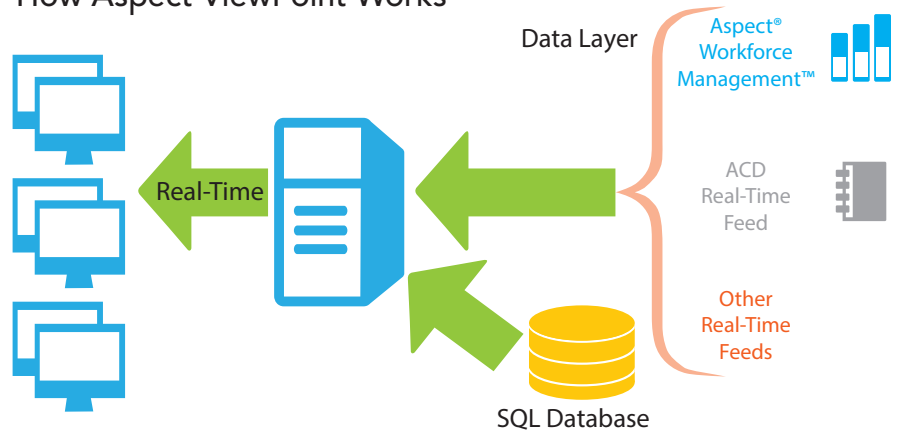

Why Aspect ViewPoint

- Engage Agents
 - Consolidated desktop experience
 - Single location for multi-channel statistics
- Empower Supervisors
 - Access to just in time business metrics
 - Ability to take immediate improvement actions
- Manage Center in Single Location
 - Access to multiple sources of data in single location
 - Only limited to data being provided

Visual

- Single point of desktop access for real-time and historical data
- Drill through to granular data
- Ability for user to filter view
- Highly customizable
- Integration with WFO/Salesforce
- HTML 5

Data

- Integrate across multiple data sources
- Composite view of multi-channel information

Process

- Access to functionality within other products via Web APIs
- Automation & alert notifications

How Aspect ViewPoint Works

About Aspect

Aspect helps enterprises break down the walls between people, processes, systems and data sources, empowering organizations to unite around the customer journey. Our customer engagement center offers native [interaction management](#), [workforce optimization](#) and [self-service](#) capabilities that drive dynamic, conversational interactions and create a truly frictionless omni-channel customer experience. Leveraging all the benefits of the cloud and over 40 years of industry ingenuity, Aspect conveniently and easily connects questions to answers while helping enterprises keep service levels high and operational costs contained. For more information, visit www.aspect.com.